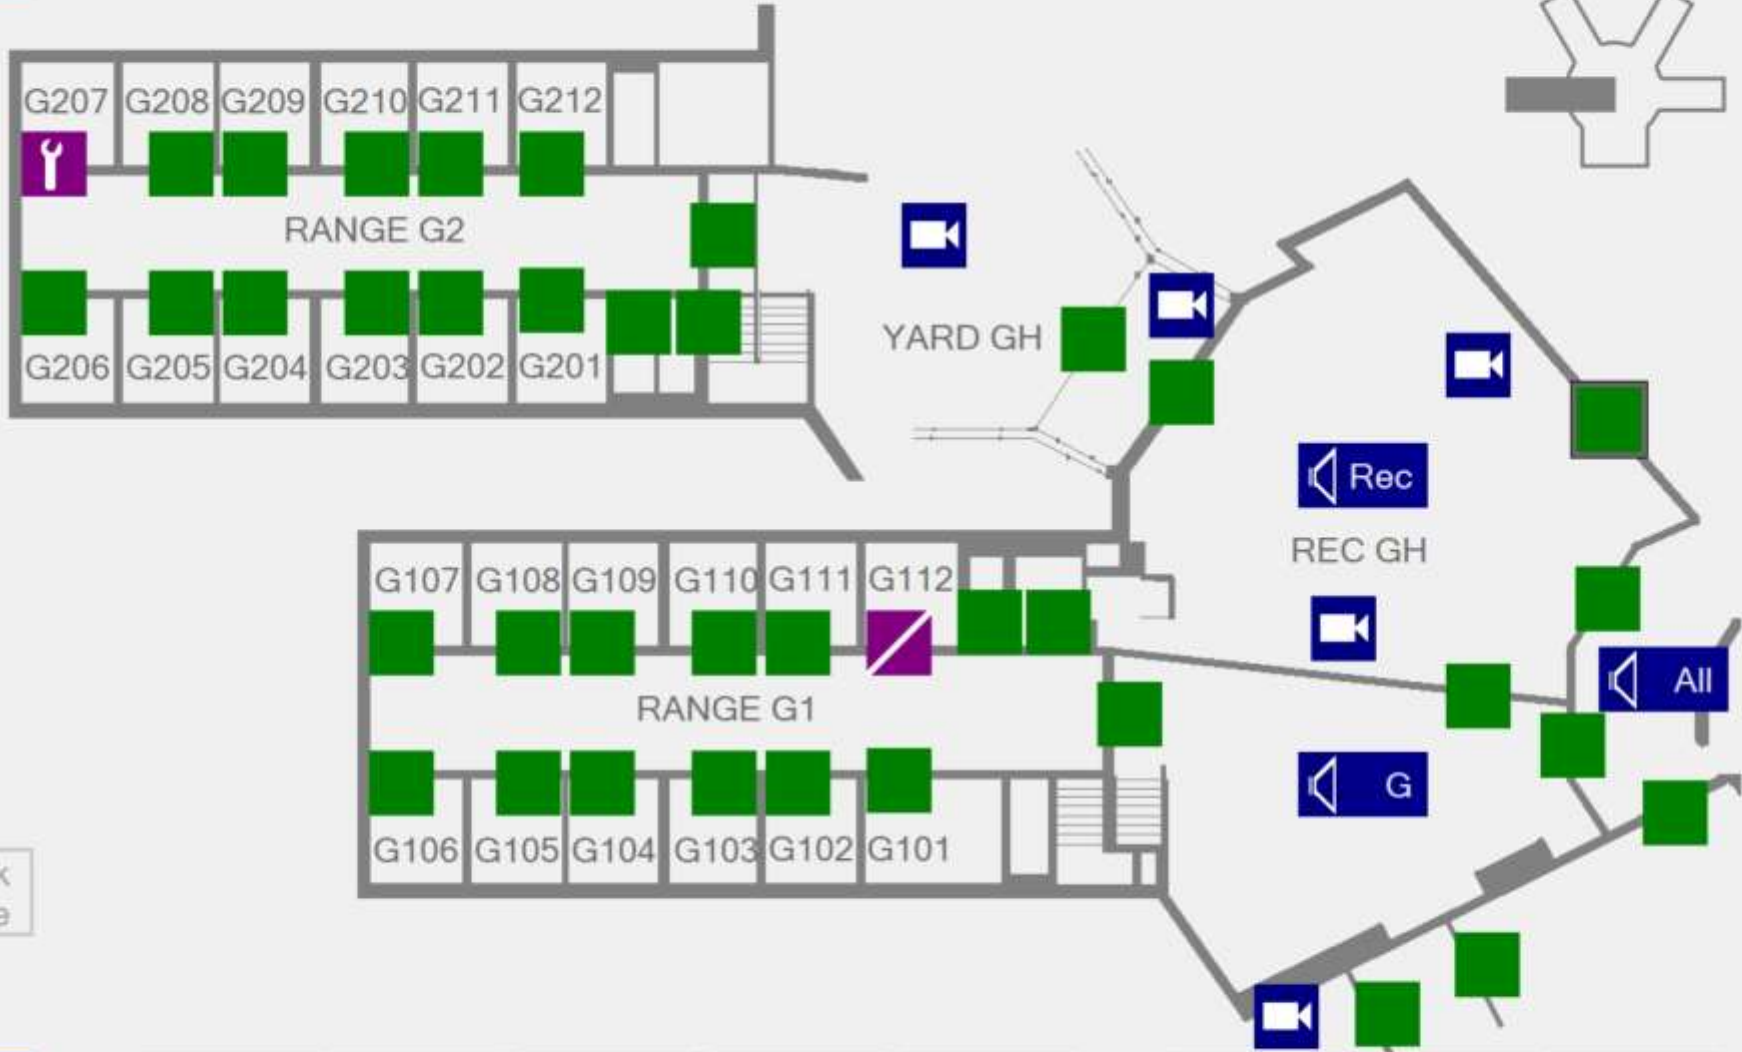

Disable

Stoney Mountain Unit 7

2018-11-07 21:22

Legend

Open

Lock

Restrict

Unrestrict

Lock All

Ack

Power Off Doors

Night Mode

Interlock Override

Evacuate

Dome

Range G

Range H

Range I

Range J

Doors G

Power G

Lights G

Maximum Sim