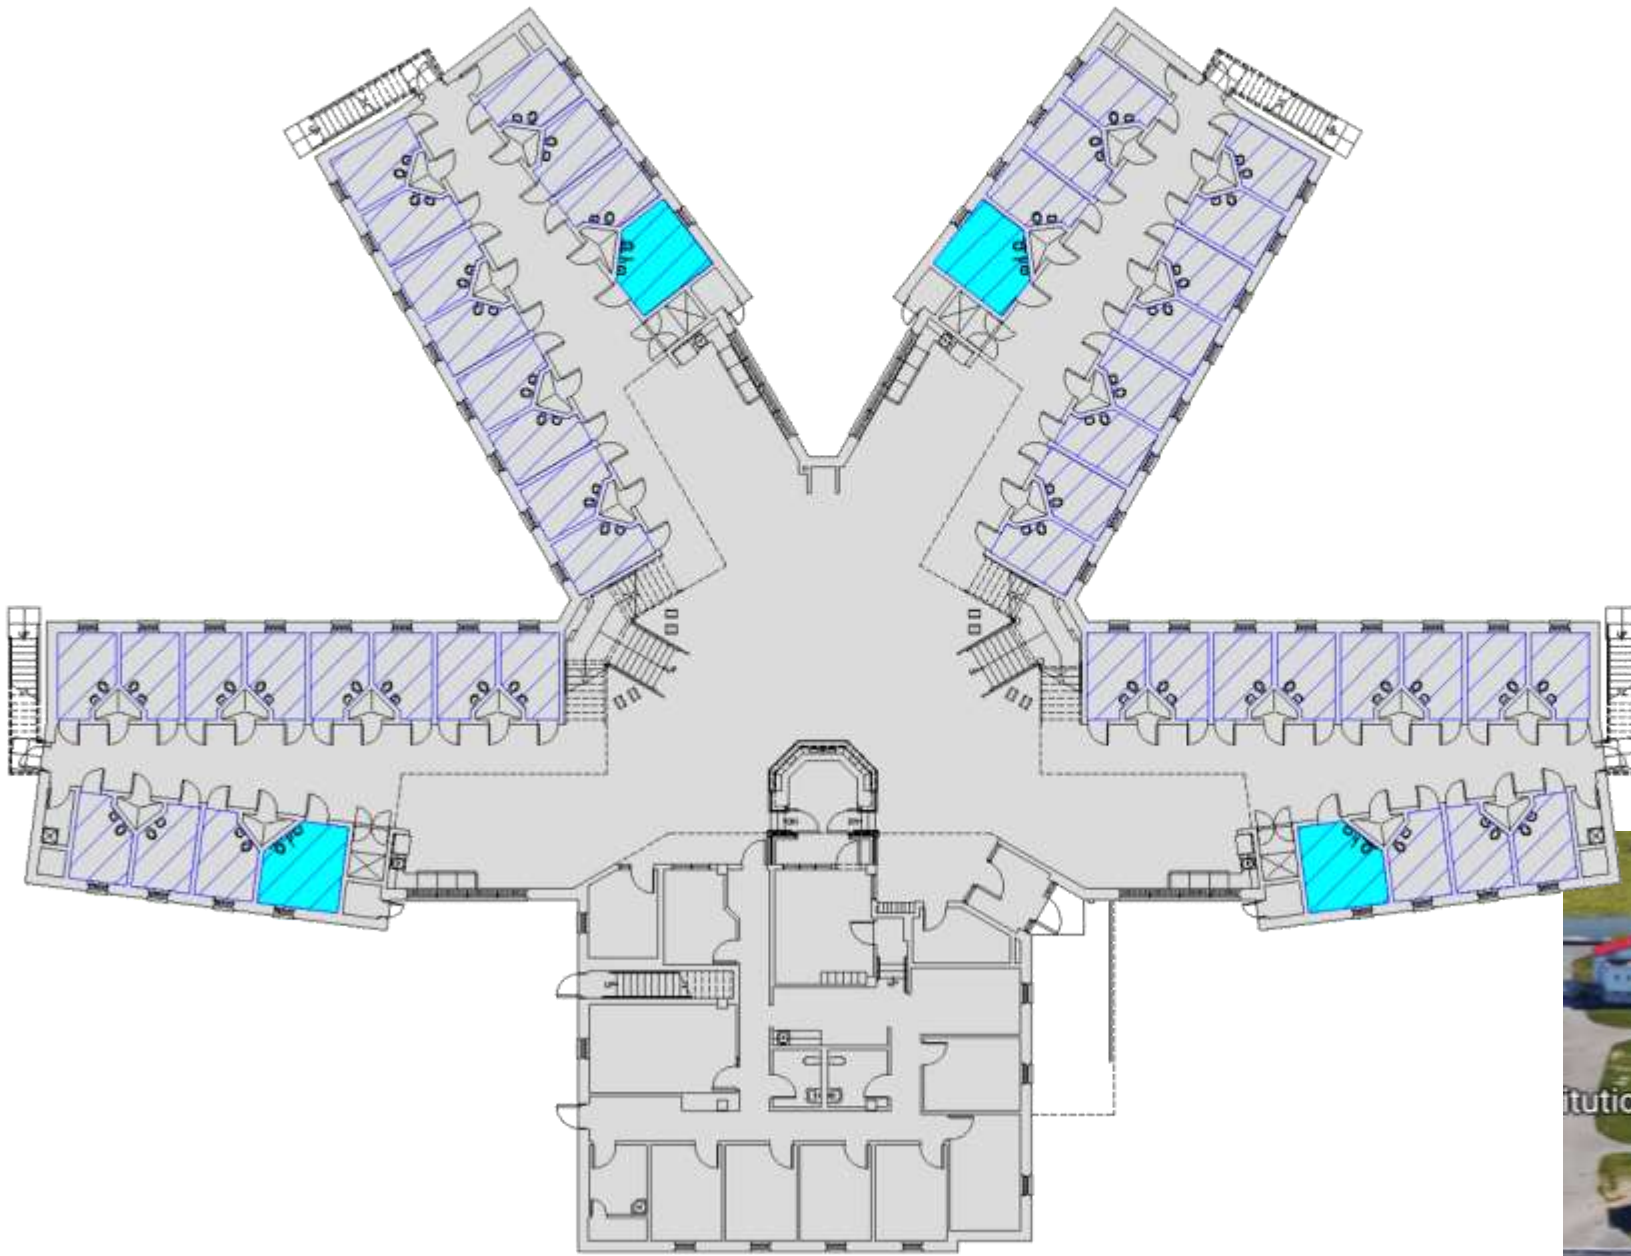

Contain, Control, Isolate

Collins Bay Multi-level Institution Kingston, Ontario

Medium Security Wing

Medium Security Control Post

...Colour

Medium Security CBB08

What colour is a door?

- Locked door?
- Faulty door?
- Forced door?
- Inmate-controlled door?
- Locked-out door?
- Monitored door?
- Fire door?
- Interlocked door?